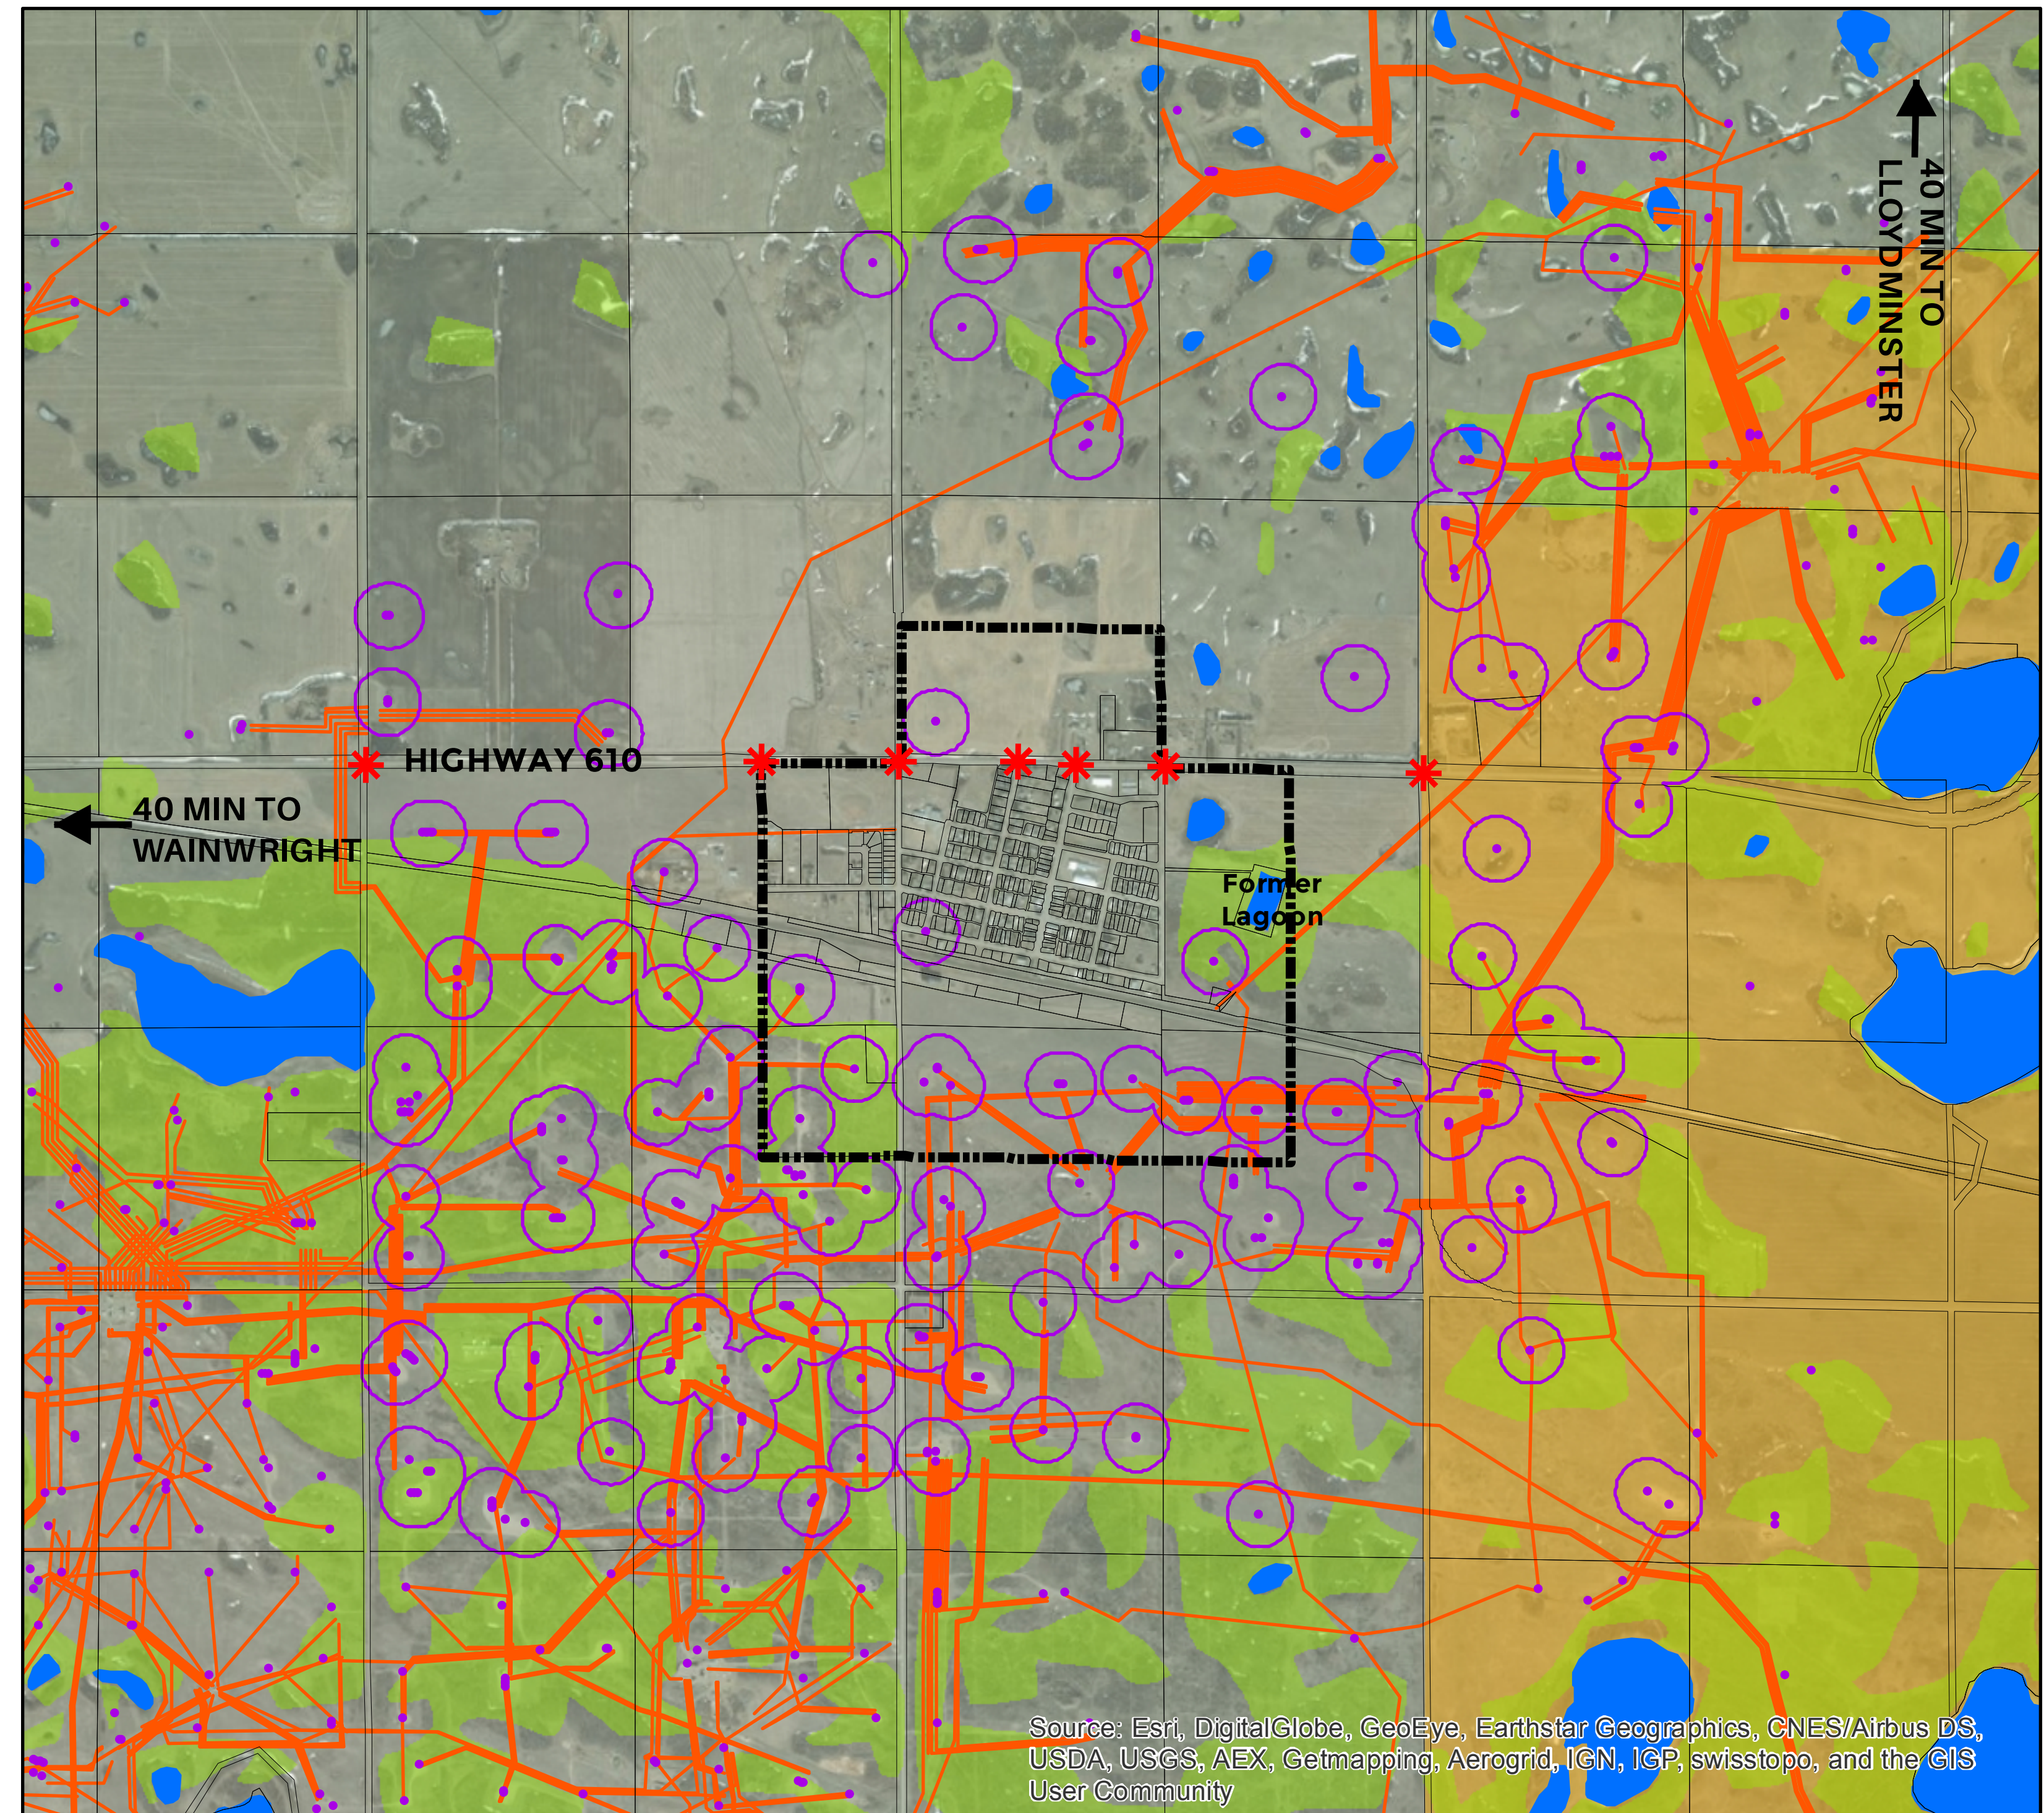

**VILLAGE OF CHAUVIN
MUNICIPAL DEVELOPMENT PLAN**

**APPENDIX A MAP 12.1
REGIONAL LOCATION**

LEGEND

-  Village of Chauvin
-  MD of Wainwright

Digital Information: Geogratix,
Geodiscover, and Altalis
Projection: UTM NAD 83 12N

**VILLAGE OF CHAUVIN
MUNICIPAL DEVELOPMENT PLAN**

**APPENDIX A MAP 12.2
DEVELOPMENT CONSIDERATIONS**

LEGEND

-  Important Intersection
-  Pipeline
-  Wooded Area
-  Env. Significant Area
-  Waterbody
-  Well Site

Digital Information: Geogratix,
Geodiscover, and Altalis
Projection: UTM NAD 83 12N